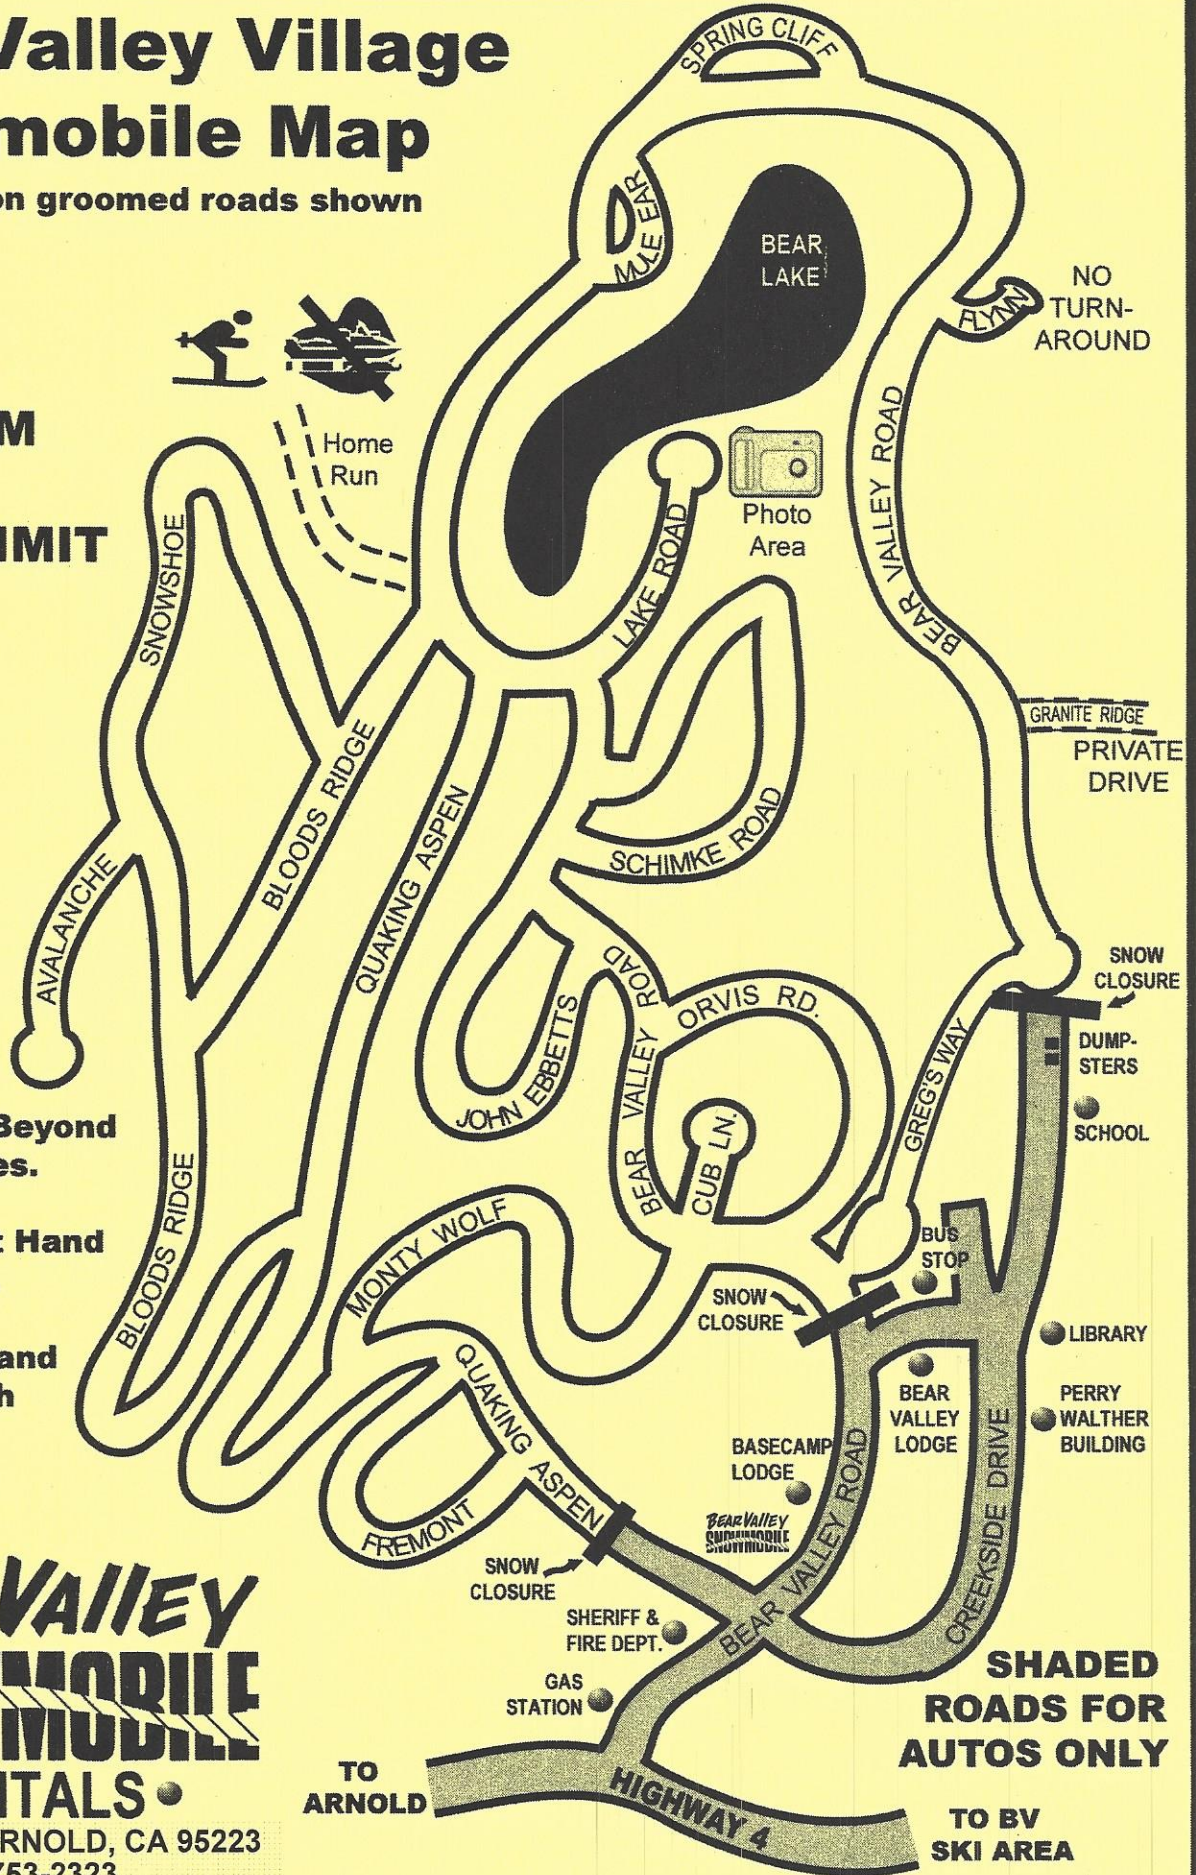

# Bear Valley Village Snowmobile Map

Please stay on groomed roads shown on map.

**MAXIMUM  
15 MPH  
SPEED LIMIT**

**Do Not Ride Beyond  
Snow Closures.**

**Stay To Right Hand  
Side of Road.**

**Use Caution and  
Courtesy with  
Skiers and  
Pedestrians.**

**BEAR VALLEY  
SNOWMOBILE  
RENTALS**

PO Box 5028 ARNOLD, CA 95223  
(209)753-2323

TO  
ARNOLD

**SHADED  
ROADS FOR  
AUTOS ONLY**

TO BV  
SKI AREA