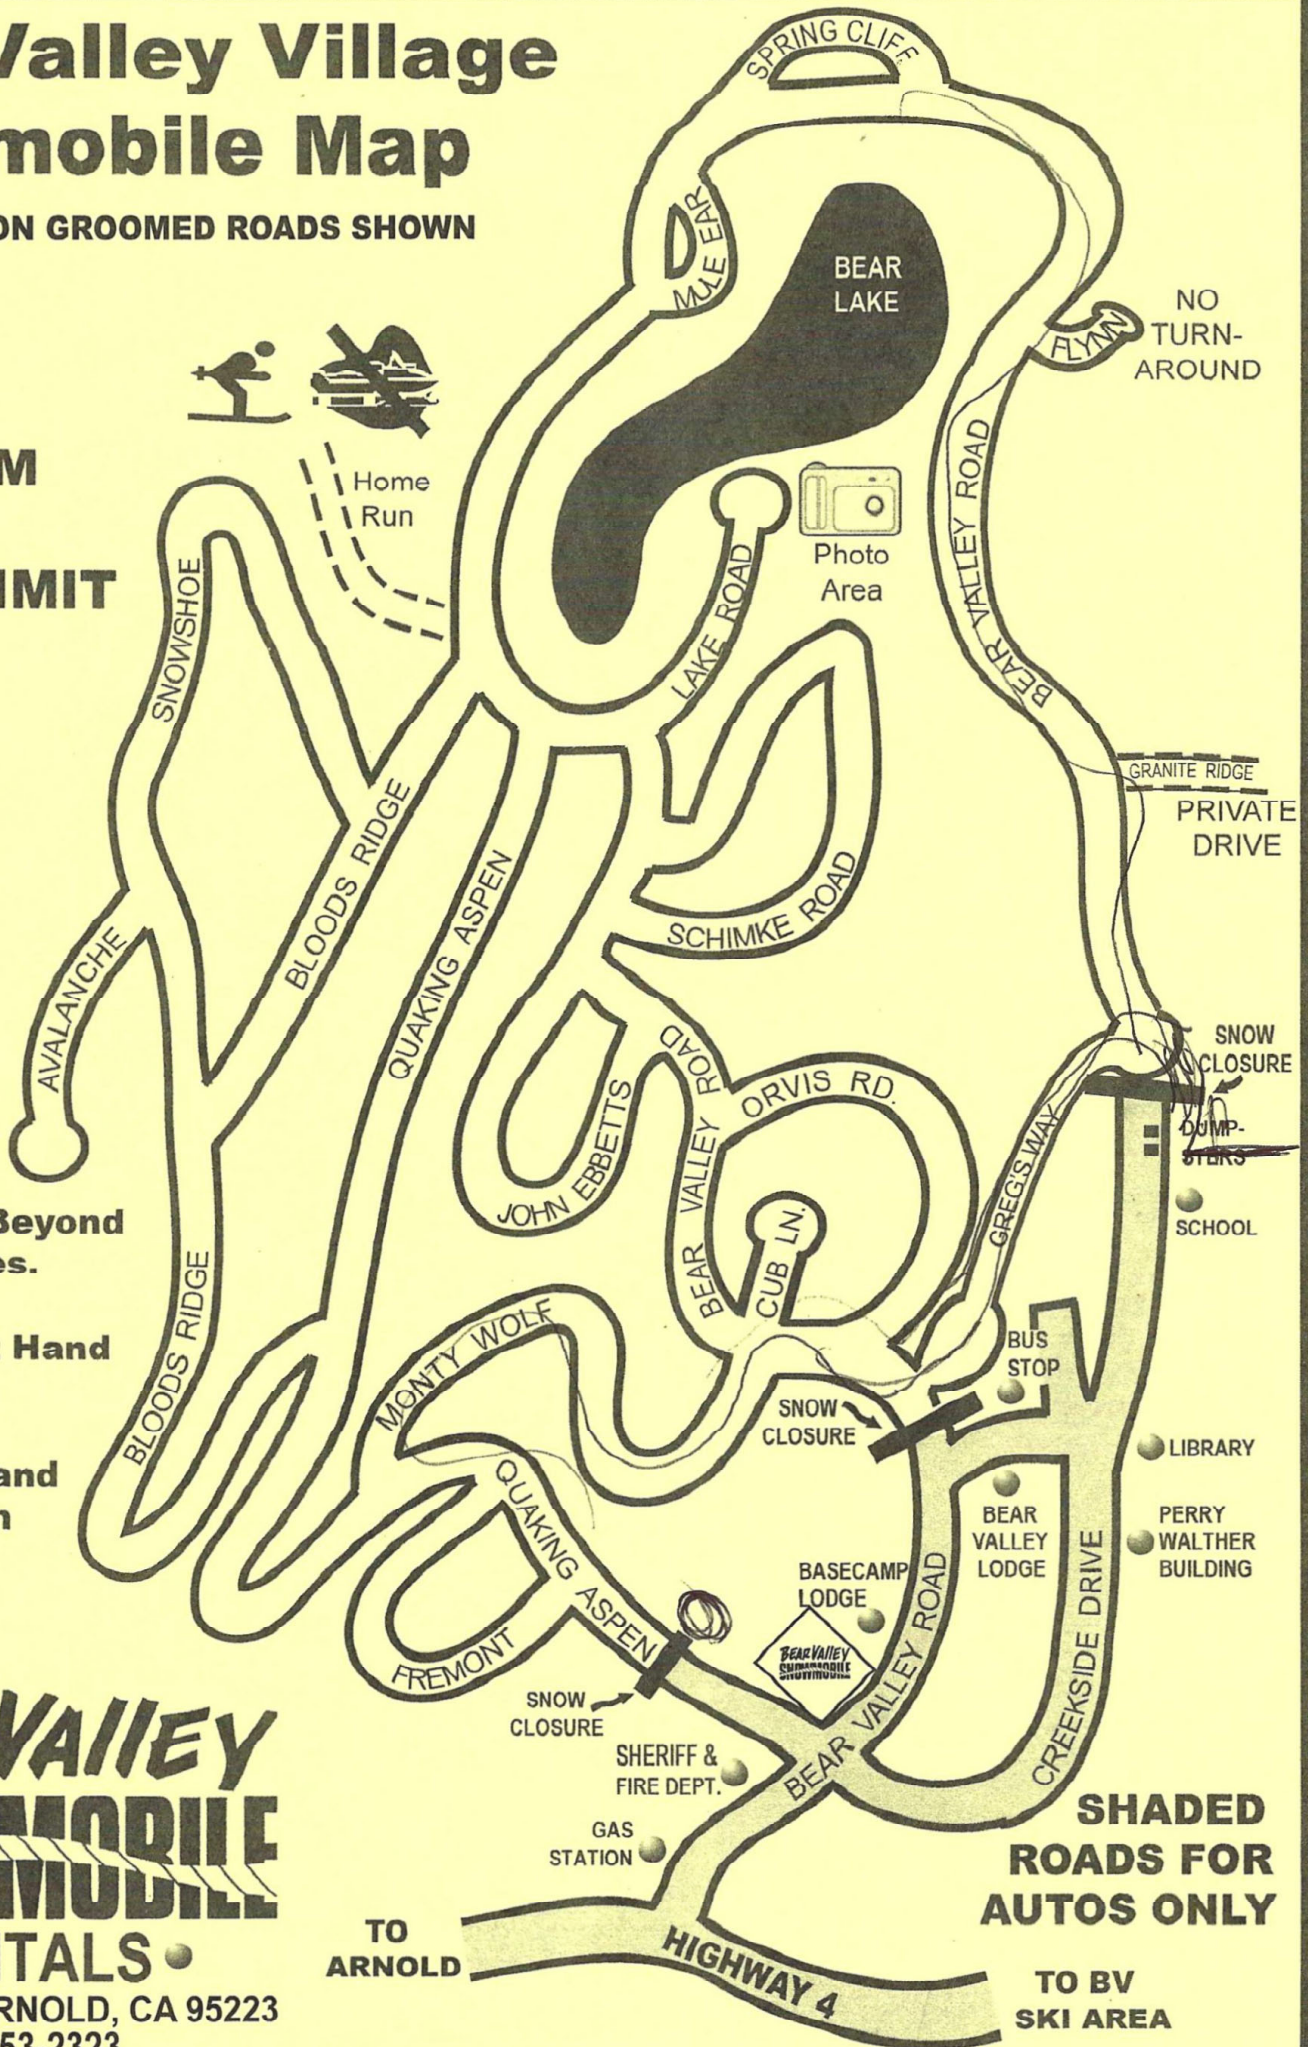

# Bear Valley Village Snowmobile Map

PLEASE STAY ON GROOMED ROADS SHOWN  
ON MAP.

**MAXIMUM  
15 MPH  
SPEED LIMIT**

Home  
Run

Photo  
Area

NO  
TURN-  
AROUND

**DO NOT Ride Beyond  
Snow Closures.**

**STAY To Right Hand  
Side of Road.**

**USE CAUTION and  
Courtesy with  
Skiers and  
Pedestrians.**

**BEAR VALLEY  
SNOWMOBILE  
RENTALS**

PO Box 5028 ARNOLD, CA 95223  
(209)753-2323

**SHADED  
ROADS FOR  
AUTOS ONLY**

TO  
ARNOLD

HIGHWAY 4

TO BV  
SKI AREA