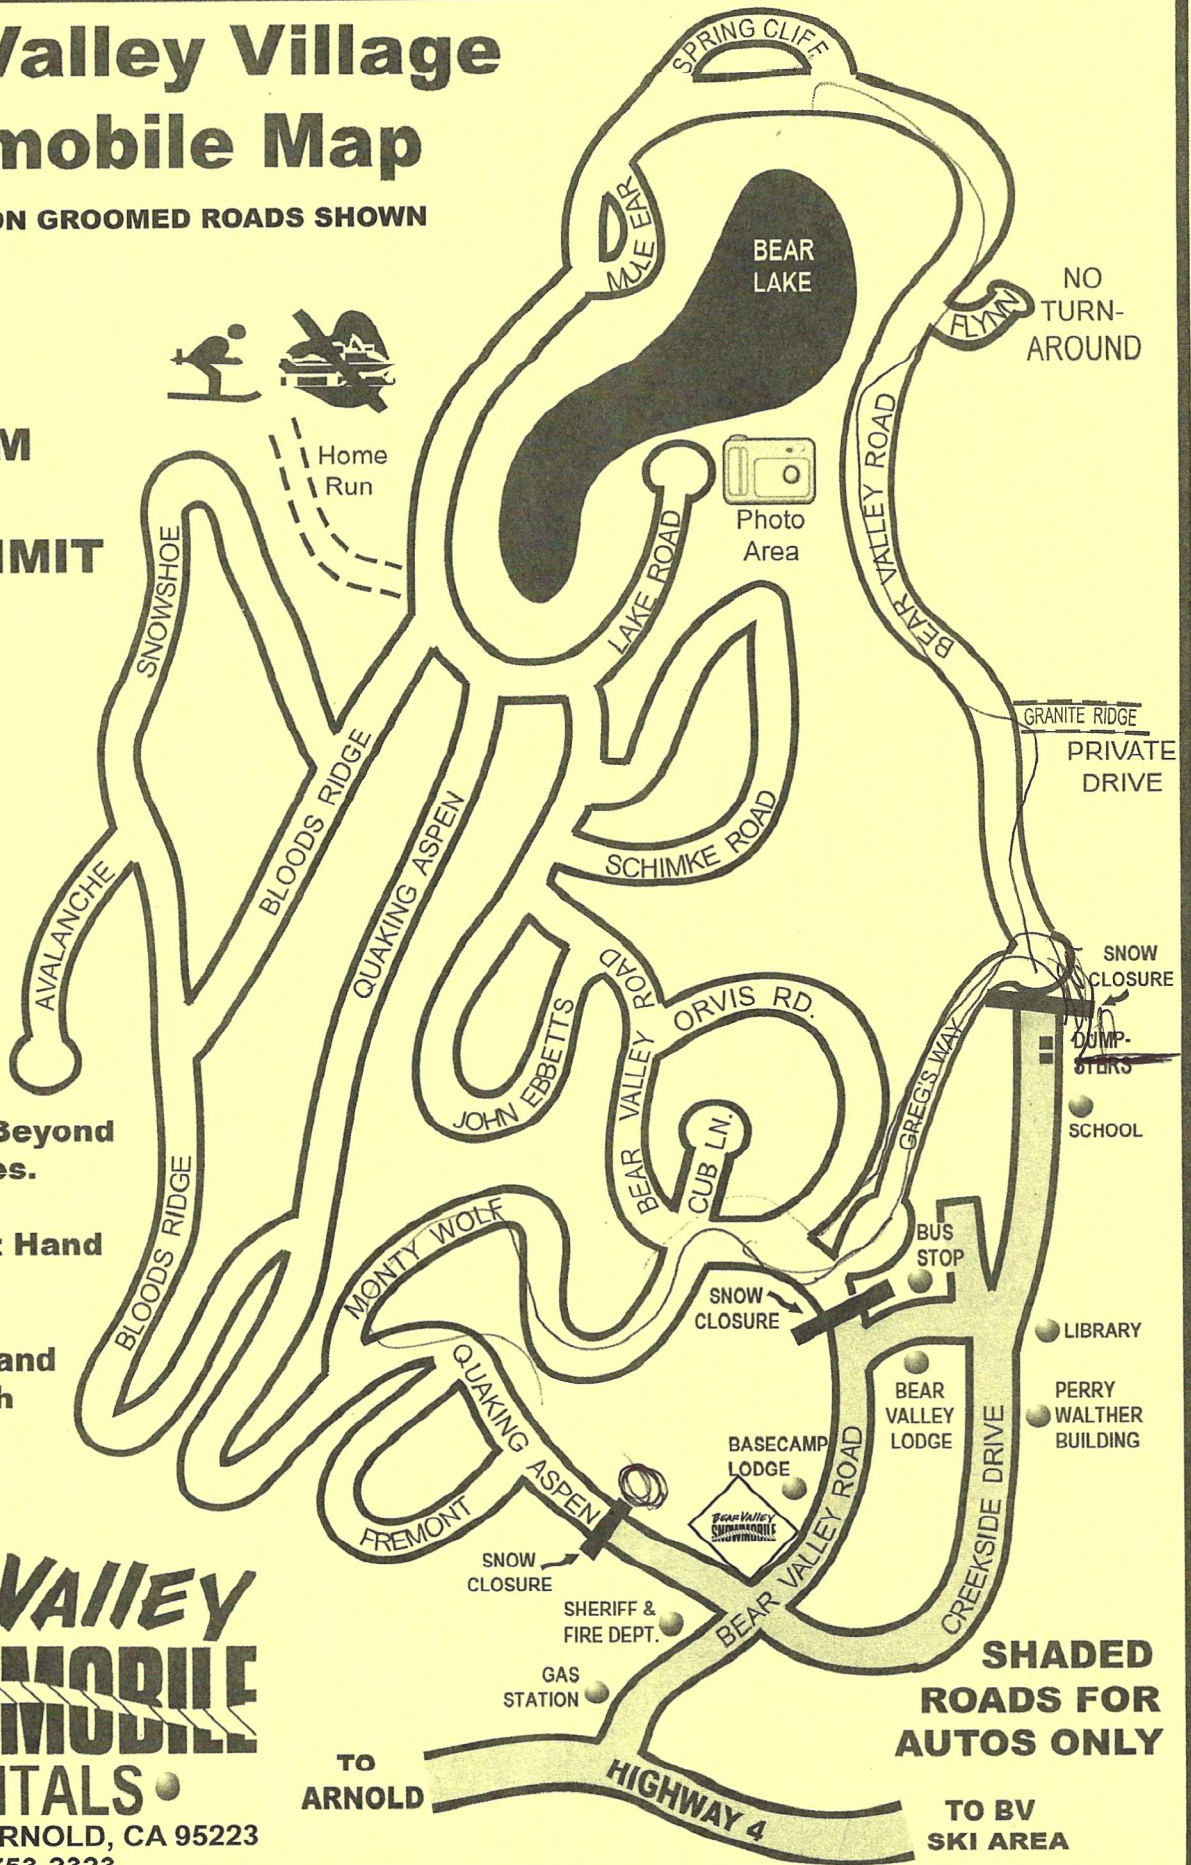

Bear Valley Village Snowmobile Map

PLEASE STAY ON GROOMED ROADS SHOWN ON MAP.

**MAXIMUM
15 MPH
SPEED LIMIT**

Home Run

**DO NOT Ride Beyond
Snow Closures.**

**STAY To Right Hand
Side of Road.**

**USE CAUTION and
Courtesy with
Skiers and
Pedestrians.**

**BEAR VALLEY
SNOWMOBILE
RENTALS**

PO Box 5028 ARNOLD, CA 95223
(209)753-2323

**SHADED
ROADS FOR
AUTOS ONLY**